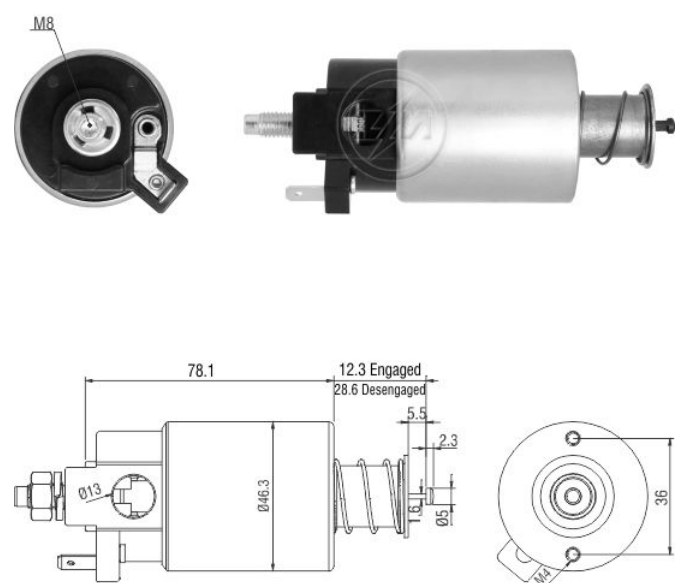

ZM 1-665

Solenoides para arranque

12v

Chrysler Grand Caravan, Town & Country,
Dodge Journey, Ram